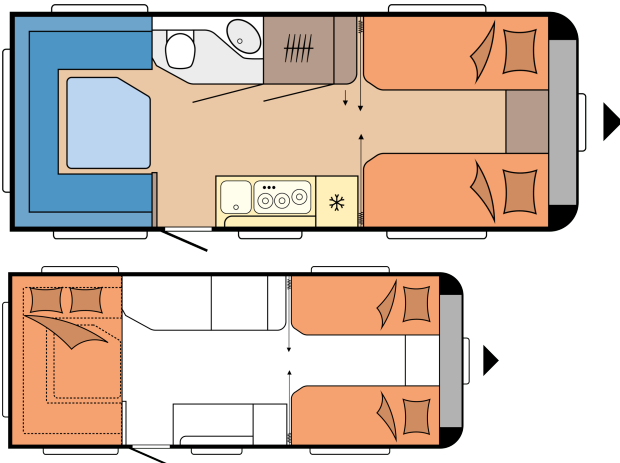

MAXIA 585 UL

FLOORPLAN

Overall length	7.685 mm
Total width	2.500 mm
Technically permissible gross weight	1.700 kg

from: **0 £**

Note: The vehicles shown are model examples. Illustrations may vary.

TECHNICAL DATA

Model	585 UL	Awning circumference	10.290 mm
Number of axles	1	Beading (straight edge)	4.531
Tyre size	195 / 70 R 15 C	Number of berths (adults / children)	4
Overall length	7.685 mm	Bed size, single beds (length x width)	2 x 2.000 x 800 mm
Body length	6.515 mm	Bed size, seating area bed conversion (length x width)	2.233 x 1.500 mm
Overall width / Inside width	2.500 / 2.367 mm	Autonomy package	Front left
Overall height / Interior headroom	2.641 / 1.950 mm	Roof-mounted air conditioning unit	Centre
Maximum technically permissible laden mass	1.700 kg	TV bracket	Seating area / wardrobe
Mass in running order	1.516 kg	Fresh water tank; city water connection, optional	Rear right
Payload	184 kg	External gas socket	Front right
Technically possible increase in load capacity to	2.000 kg	Exterior awning socket	Front right
Payload after maximum increase in load capacity	468 kg	Locker door MAXI, THETFORD with central locking, 1,000 x 300 mm, lockable	Bug rechts + links
Body wall thickness (floor / roof / wall)	39 / 31 / 31 mm	Number of 230 V power sockets (single / double)	8 / 1